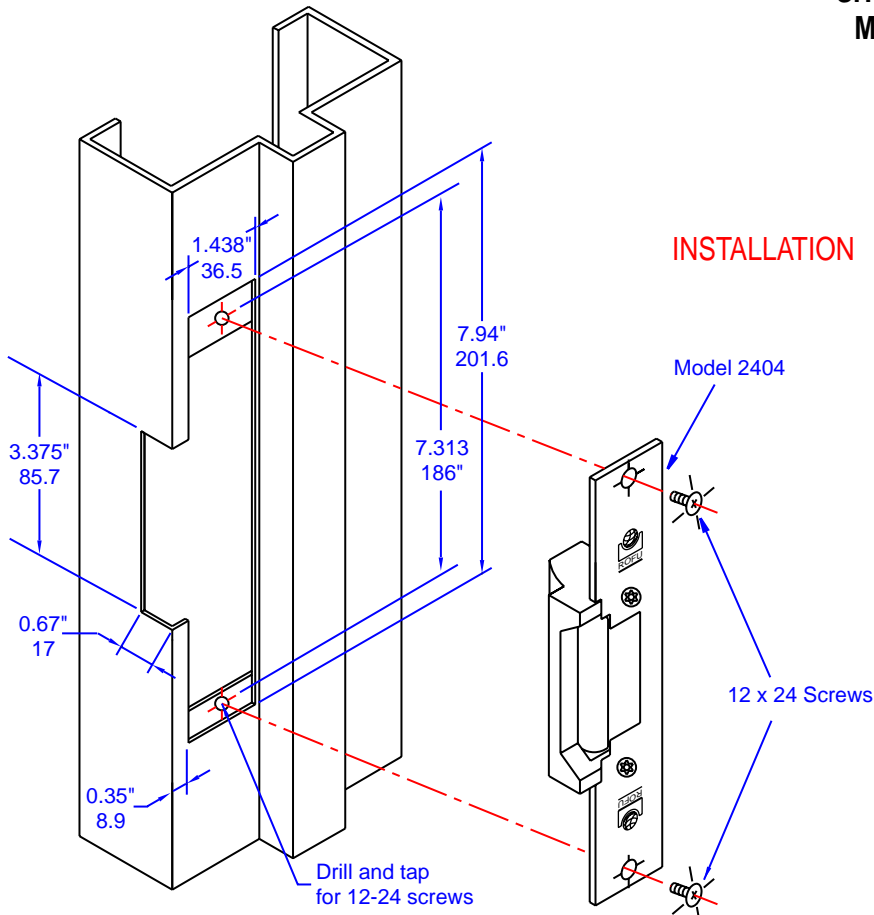

**LINE ART FOR 2402**

**HOLLOW METAL  
JAMB PREPARATION**

**SHOWN WITH OPTIONAL  
MONITORING SWITCH**

**INSTALLATION**

Monitor Switches (Optional)	
Color	xLM
Blue	Closed when tripper depressed
Yellow	Open when tripper depressed
Green	Common

**SHOWN IN FAIL  
SECURE MODE**

NOT TO SCALE - TECHNICAL DATA SUBJECT TO CHANGE WITHOUT NOTICE