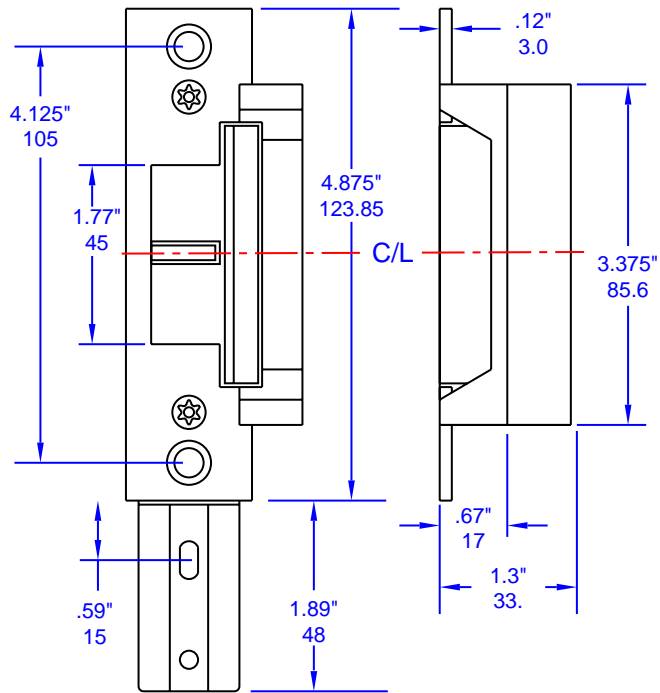

**LINE ART FOR 2402**

**HOLLOW METAL  
JAMB PREPARATION**

**SHOWN WITH OPTIONAL  
MONITORING SWITCH**

**INSTALLATION**

Monitor Switches (Optional)	
Color	xLM
Blue	Closed when tripper depressed
Yellow	Open when tripper depressed
Green	Common

**SHOWN IN FAIL  
SECURE MODE**

NOT TO SCALE - TECHNICAL DATA SUBJECT TO CHANGE WITHOUT NOTICE