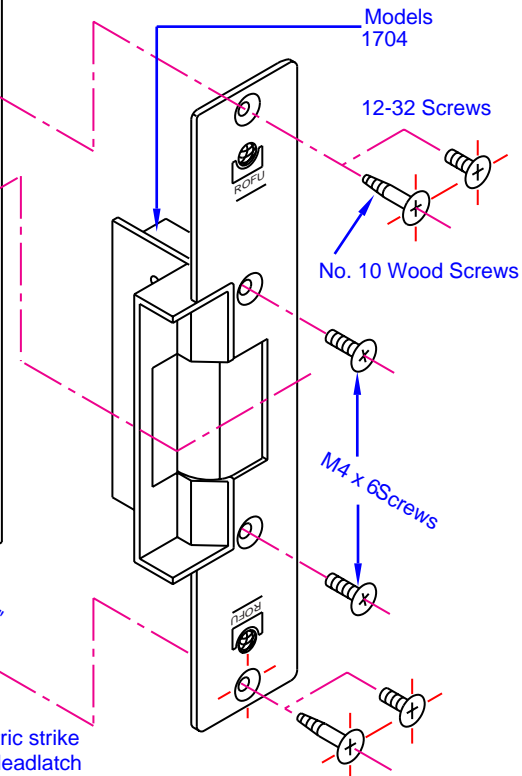

LINE ART FOR 1704

WOOD JAMB PREPARATION

INSTALLATION

The mounting screws of the electric strike and the mounting screws of the deadlatch are located on the vertical centerline.

NOT TO SCALE - TECHNICAL DATA SUBJECT TO CHANGE WITHOUT NOTICE