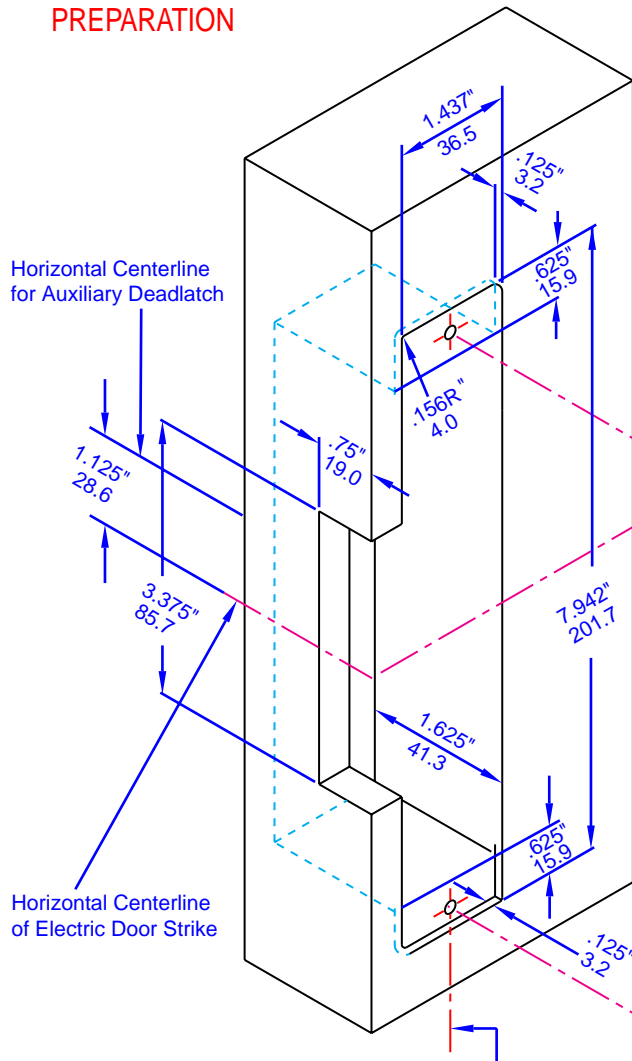

LINE ART FOR 1704

WOOD JAMB PREPARATION

INSTALLATION

The mounting screws of the electric strike and the mounting screws of the deadlatch are located on the vertical centerline.

NOT TO SCALE - TECHNICAL DATA SUBJECT TO CHANGE WITHOUT NOTICE