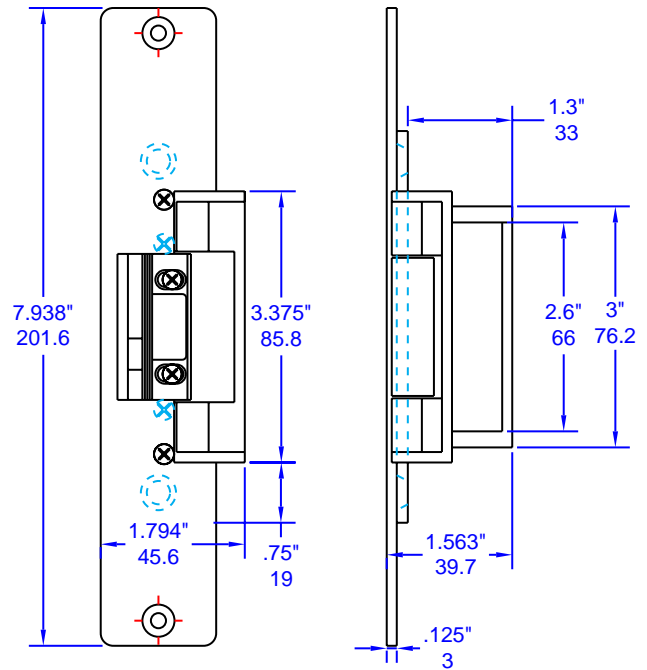

LINE ART FOR 1704

WOOD JAMB PREPARATION

INSTALLATION

The mounting screws of the electric strike and the mounting screws of the deadlatch are located on the vertical centerline.

NOT TO SCALE - TECHNICAL DATA SUBJECT TO CHANGE WITHOUT NOTICE