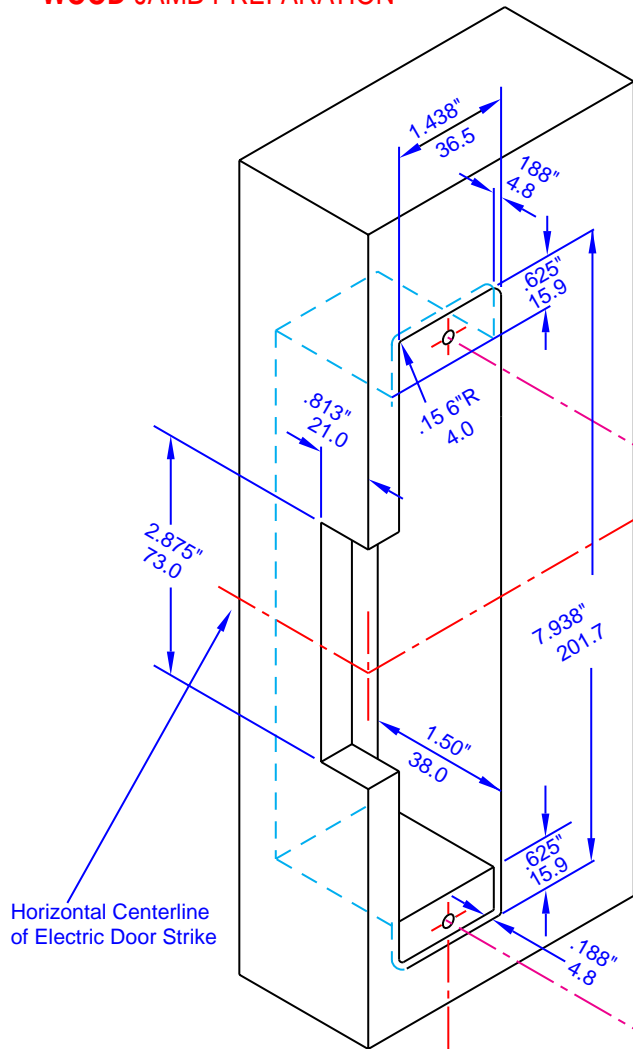

LINE ART FOR 1509

WOOD JAMB PREPARATION

Horizontal Centerline of Electric Door Strike

INSTALLATION

The mounting screws of the electric strike and the mounting screws of the deadlatch are located on the vertical centerline.

NOT TO SCALE - TECHNICAL DATA SUBJECT TO CHANGE WITHOUT NOTICE