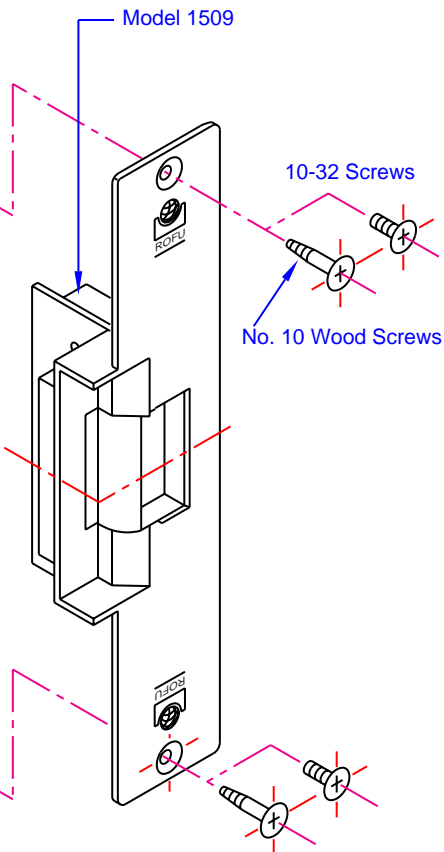

LINE ART FOR 1509

WOOD JAMB PREPARATION

Horizontal Centerline of Electric Door Strike

INSTALLATION

The mounting screws of the electric strike and the mounting screws of the deadlatch are located on the vertical centerline.

NOT TO SCALE - TECHNICAL DATA SUBJECT TO CHANGE WITHOUT NOTICE