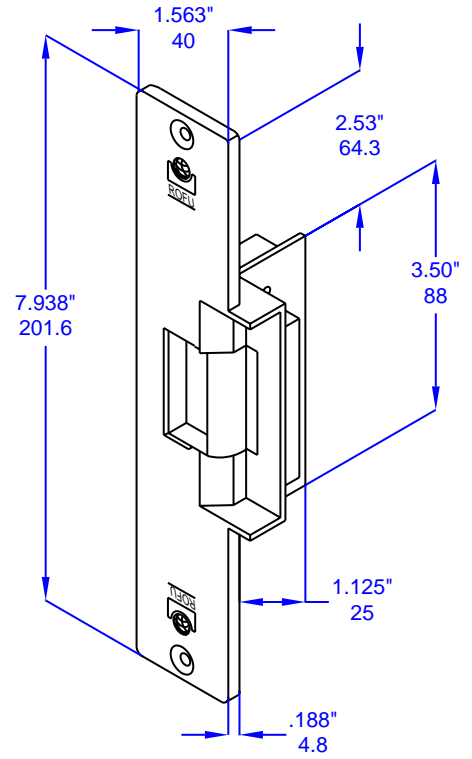

LINE ART FOR 1509

WOOD JAMB PREPARATION

Horizontal Centerline of Electric Door Strike

INSTALLATION

The mounting screws of the electric strike and the mounting screws of the deadlatch are located on the vertical centerline.

NOT TO SCALE - TECHNICAL DATA SUBJECT TO CHANGE WITHOUT NOTICE