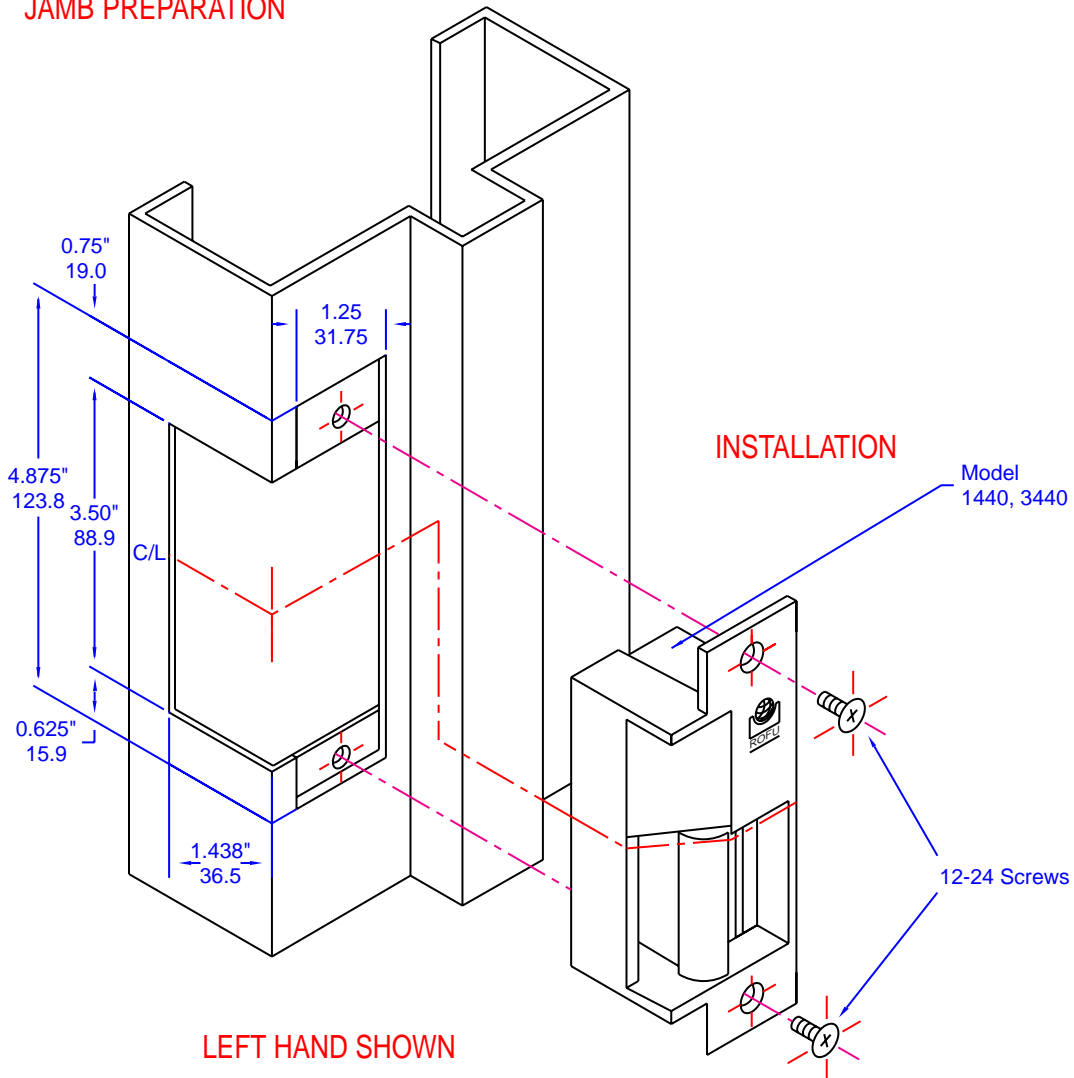

LINE ART FOR 1440/3440

**HOLLOW METAL
JAMB PREPARATION**

NOT TO SCALE - TECHNICAL DATA SUBJECT TO CHANGE WITHOUT NOTICE