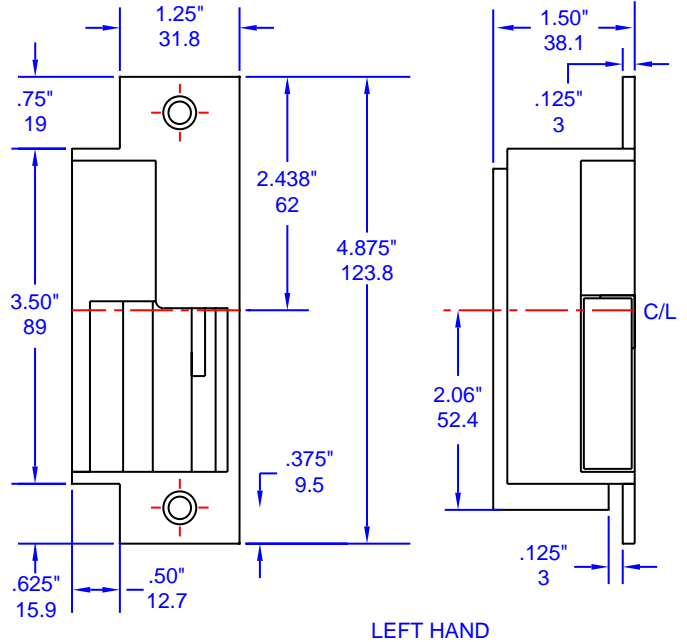

LINE ART FOR 1440/3440

**HOLLOW METAL
JAMB PREPARATION**

NOT TO SCALE - TECHNICAL DATA SUBJECT TO CHANGE WITHOUT NOTICE