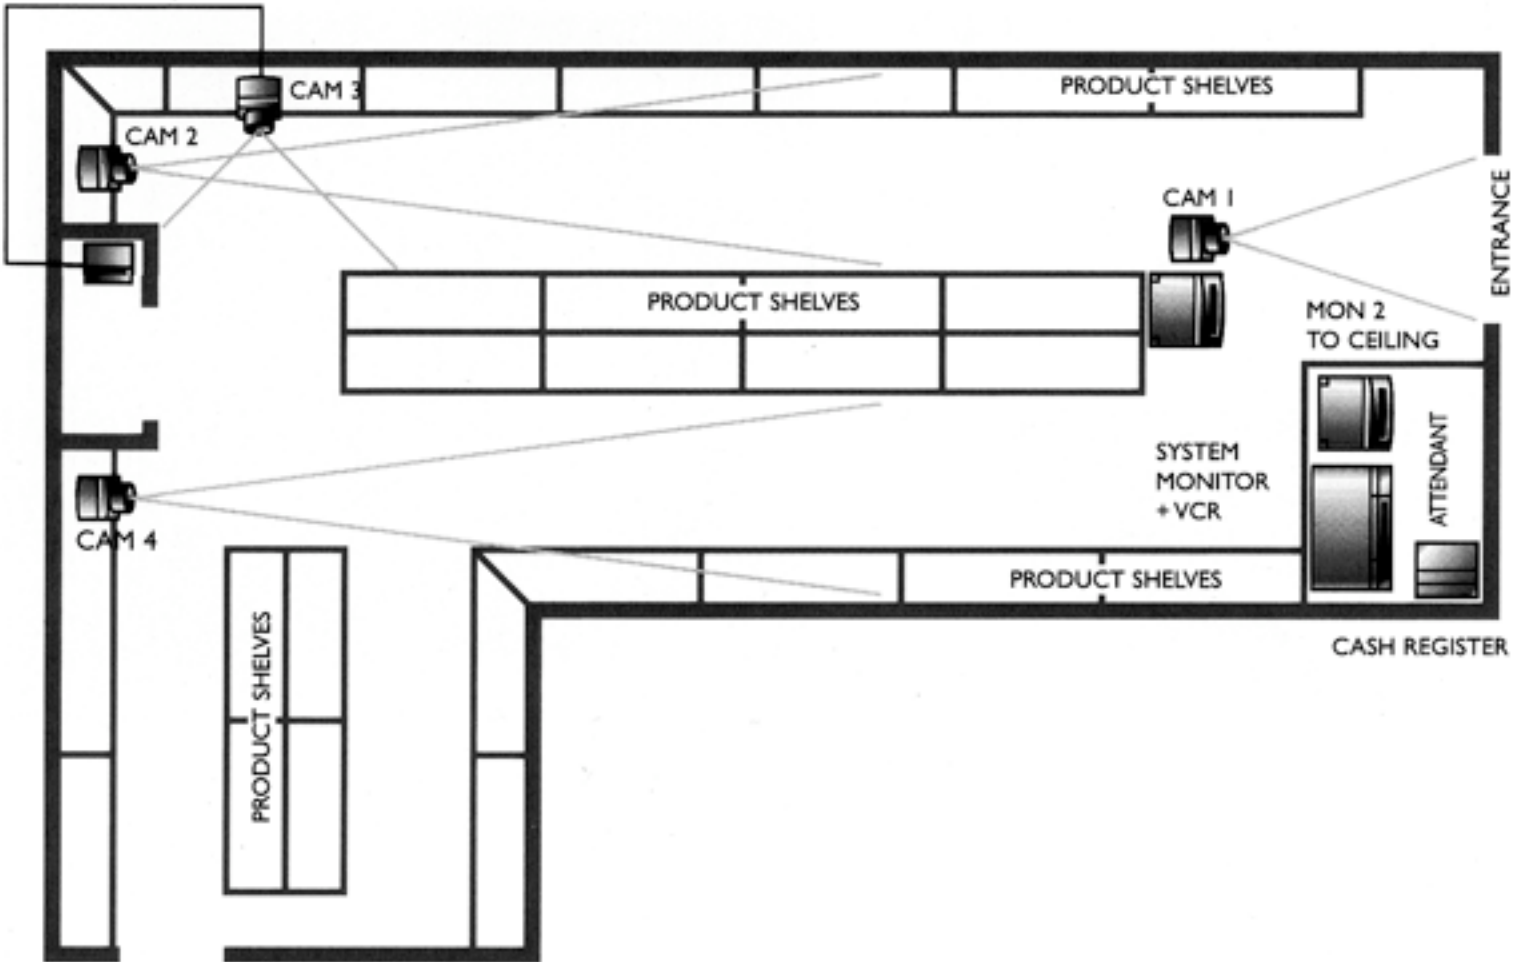

ALARM AND/OR ACTION BOX ON  
PRODUCT CABINET LINKED TO CAM 2

AI/VF = AUTO-IRIS/VARIFOCAL LENS